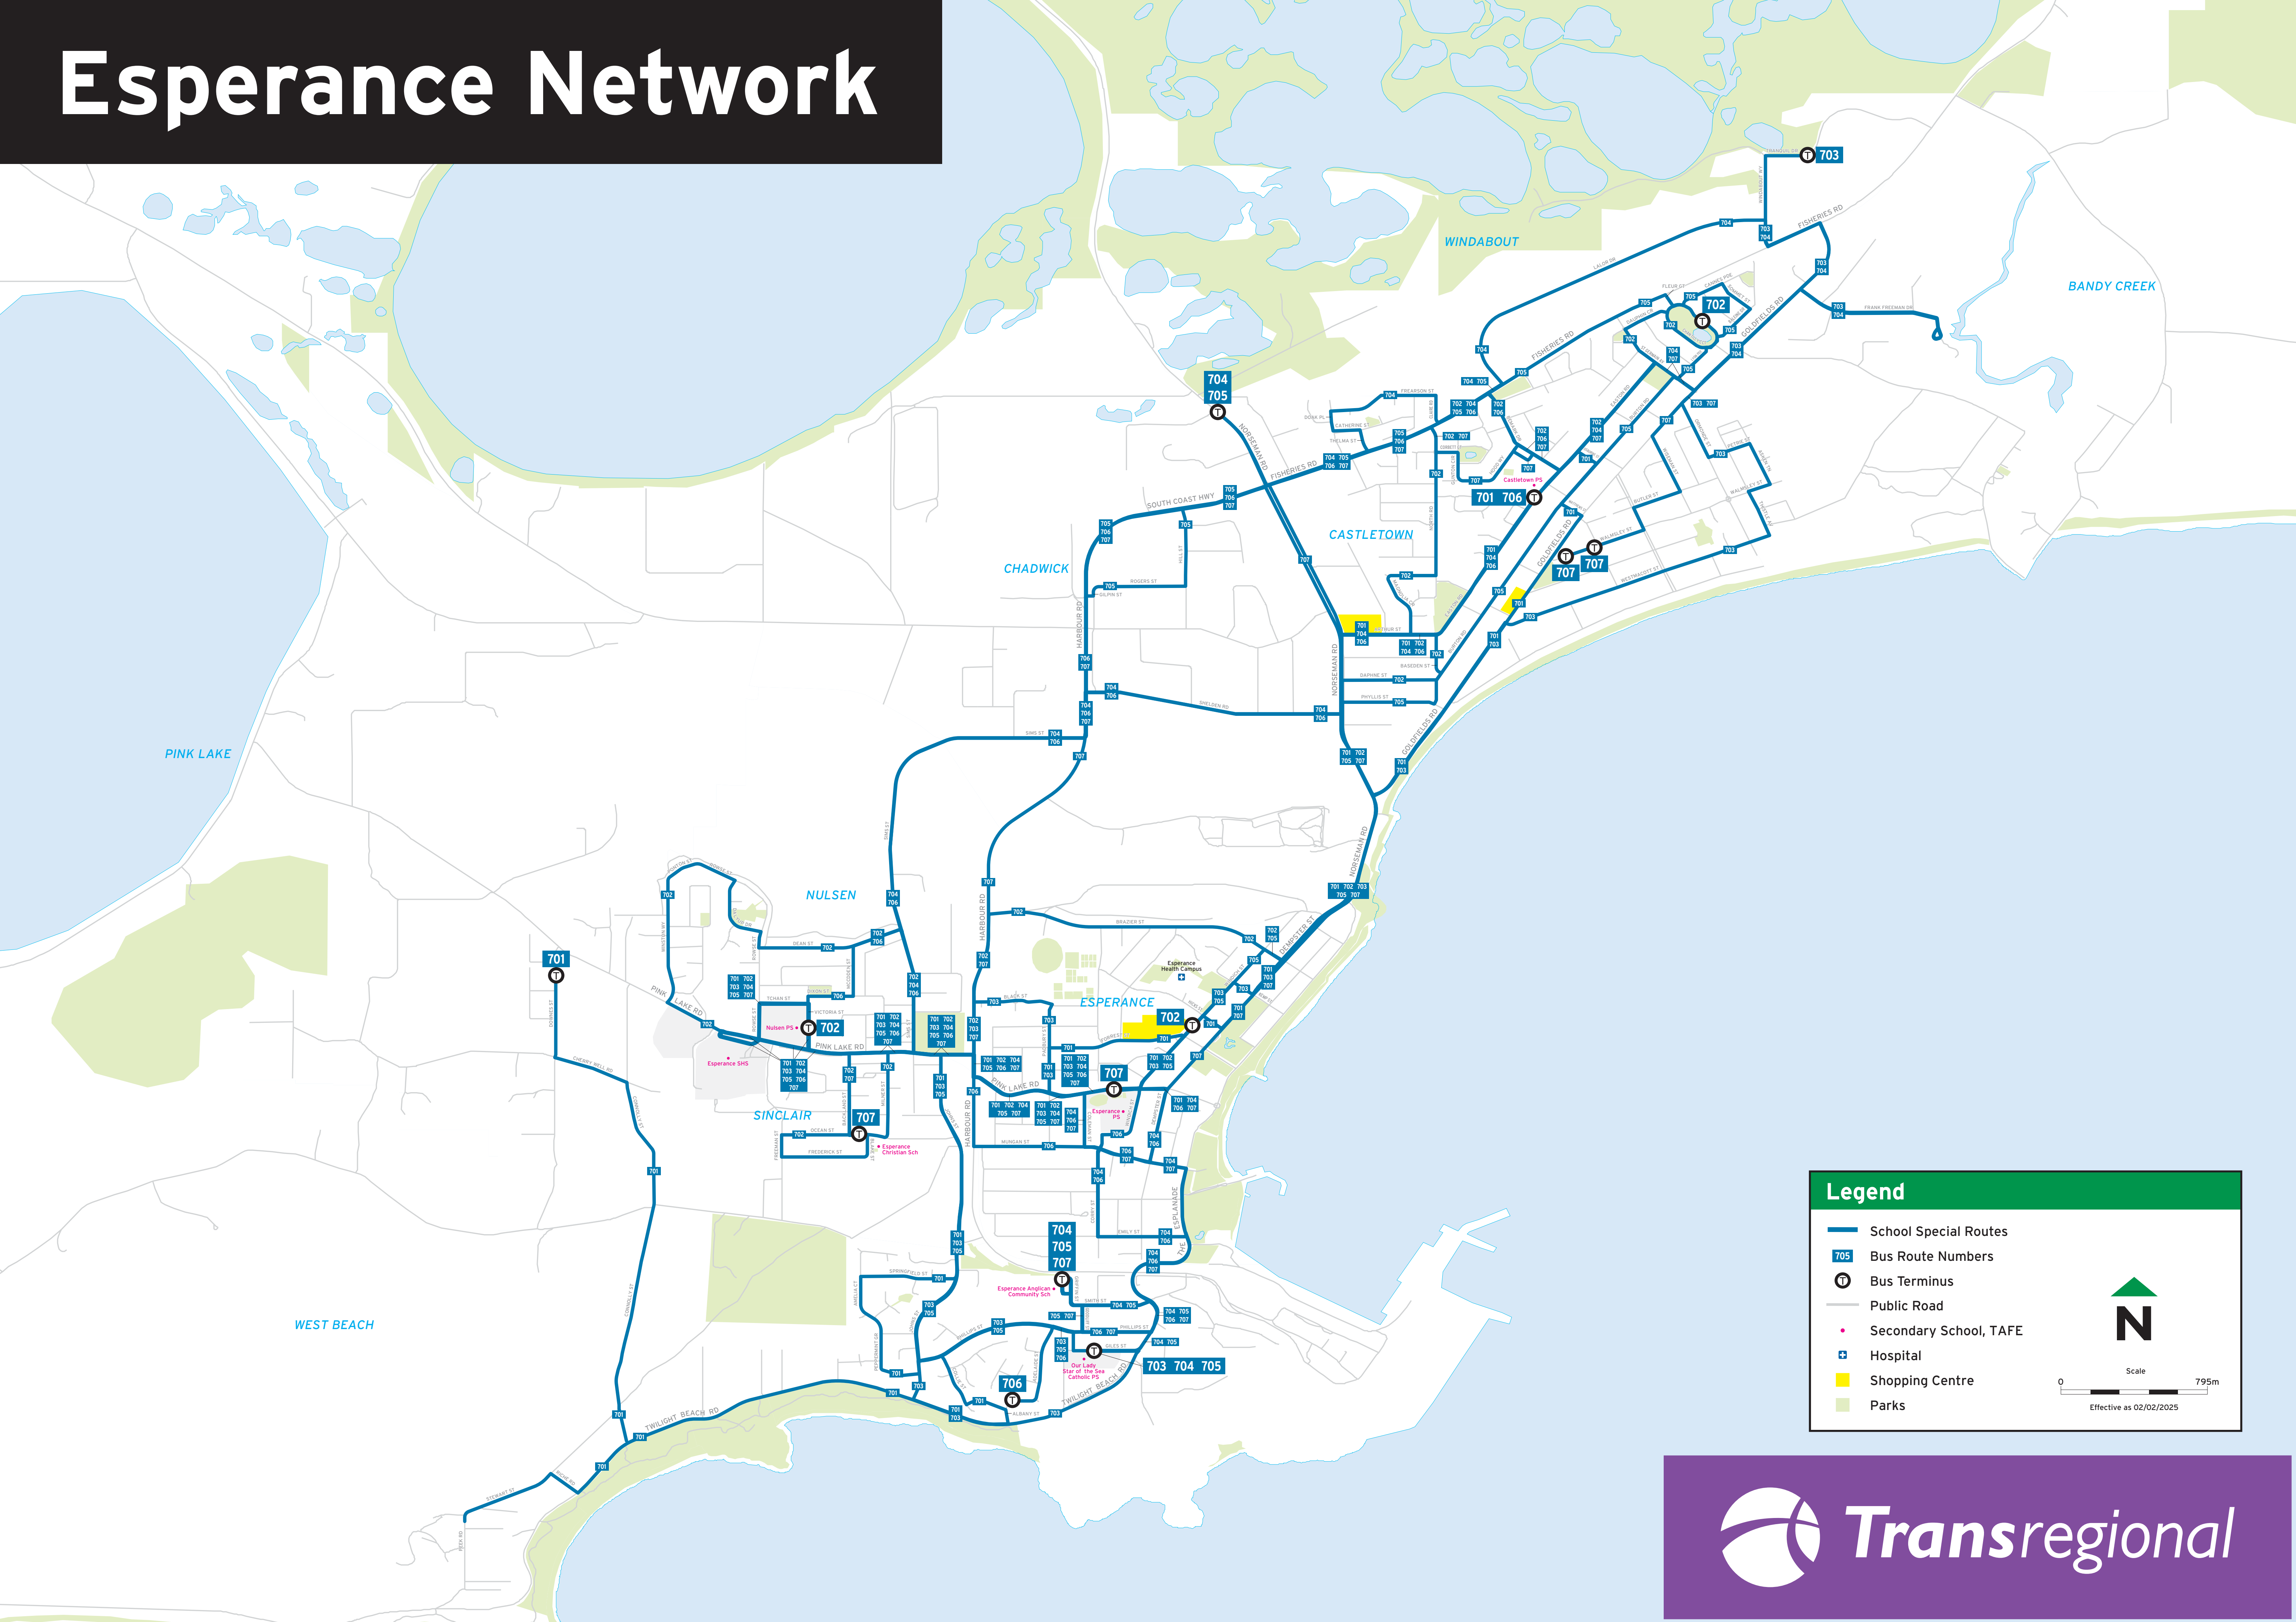

Esperance Network

Legend

- School Special Routes
- Bus Route Numbers
- Bus Terminus
- Public Road
- Secondary School, TAFE
- Hospital
- Shopping Centre
- Parks

Scale 0 795m
Effective as 02/02/2025